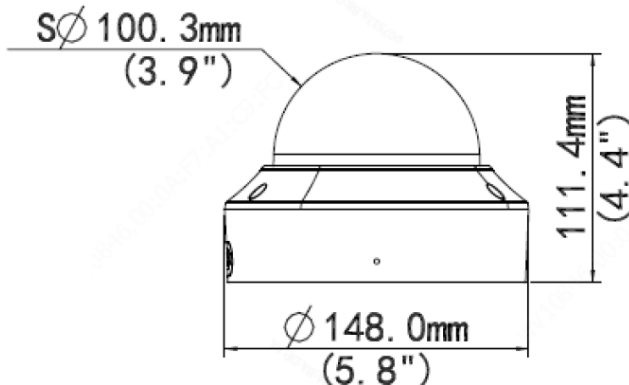

INLGDO5IRWA

5 MP Intelligent IR Varifocal
Dome Network Camera

Product Specifications

XLGSE24-A
Pendant Mount

*Design and specifications are subjects to change without notice.