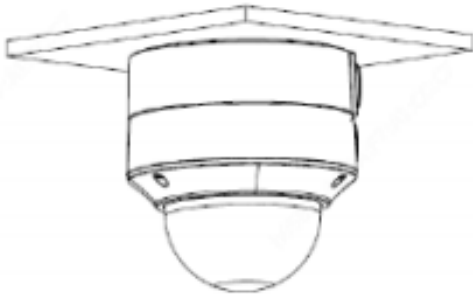

INLGDO5IRWA

5 MP Intelligent IR Varifocal
Dome Network Camera

Product Specifications

Junction Mount

XLGJB04

Pole Mount

XLGWM04 + XLGUP06

Ceiling Mount