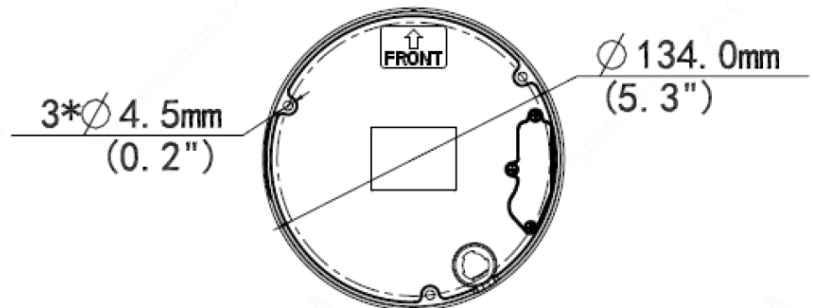

INLGDO5IRWA

5 MP Intelligent IR Varifocal
Dome Network Camera

Product Specifications

XLGSE24-A
Pendant Mount

*Design and specifications are subjects to change without notice.